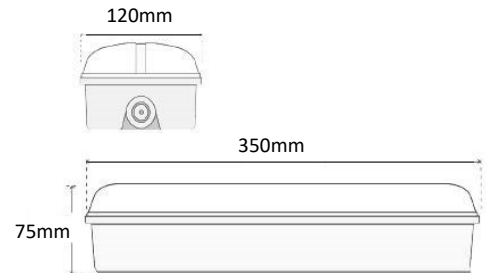

Mains Supply	220-240V, 50/60Hz
Charging Method	Regulated variable rate
Battery	NiCad
Voltage (V) / Capacity (mAh)	3.6V 2.5Ah
Operating Temperature	0-40°C

Body Material	Polycarbonate
Colour	White
Total Weight	1.0kg

Dimensions

Operating mode	Non-maintained
Battery	NiCad

Luminaire Classification	2.1m	2.4m	2.7m	3.0m	3.3m	3.6m	4.0m	4.5m	5.0m
C0 - D32	11.5	13.2	14.8	16.5	17.6	18	18.5	19	19.5
C90 - D20	11.5	13.2	14	14.4	14.8	15.1	15.4	15.8	16