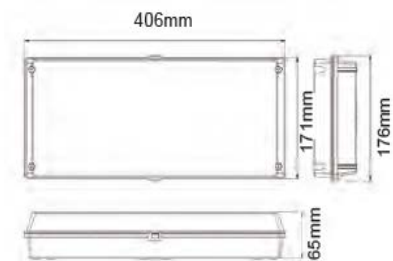

Dimensions

Operating mode	Non-maintained
Battery	NiCad

Luminaire Classification	2.1m	2.4m	2.7m	3.0m	3.3m	3.6m	4.0m	4.5m	5.0m
C0 - D32	11.5	13.2	14.8	16.5	17.6	18	18.5	19	19.5
C90 - D20	11.5	13.2	14	14.4	14.8	15.1	15.4	15.8	16