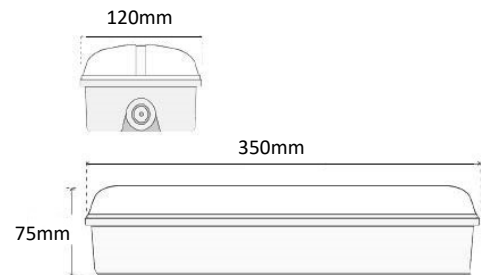

- Wall mount IP65 non-maintained emergency light.
- NiCad battery with 3 year warranty.
- Option with remote gear available suitable for cool rooms.

Product Information

Part Number	BH-WP-D32NM
Emergency Classification	C0/D32 C90/D20
Power Consumption	1.5W
Operating Mode	Non-maintained
Rated Duration	3 hours
IP Rating	IP65
Warranty	3 Years inc battery
LED Type	SMD 50000hrs

Mains Supply	220-240V, 50/60Hz
Charging Method	Regulated variable rate
Battery	NiCad
Voltage (V) / Capacity (mAh)	3.6V 2.5Ah
Operating Temperature	0-40°C

Body Material	Polycarbonate
Colour	White
Total Weight	1.0kg

Dimensions

Operating mode	Non-maintained
Battery	NiCad

Luminaire Classification	2.1m	2.4m	2.7m	3.0m	3.3m	3.6m	4.0m	4.5m	5.0m
C0 - D32	11.5	13.2	14.8	16.5	17.6	18	18.5	19	19.5
C90 - D20	11.5	13.2	14	14.4	14.8	15.1	15.4	15.8	16