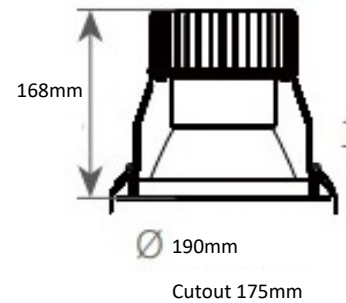

- Low glare deep reflector COB downlight.
- Remote flicker free driver with dimming & control options available.
- Reflector available in either matt or specular finish.

Product Information

Part Number	DLB190-38W
Delivered Lumens +/-5%	3830lm
Power	38W
UGR	<17
IP Rating	IP44 front face
IK Rating	n/a
IC rating	n/a
Warranty	3 Years

LED Type	COB
CCT	2.7/3/4/5K/6K CCT
CRI	90
Beam Angle	25°, 32°, 45° and 50°
Colour Stability (SDCM)	3 step Macadam Ellipse
Led Rated Lifetime L70 @25°	>50000hrs

Driver	Remote
Mains Supply	220-240V, 50/60Hz
Driver output Voltage	DC36V
Power Factor	0.09
LED Current (nominal)	900mA
Operating Temperature	0-40°C

Body Material	Aluminium
Diffuser Material	Polycarbonate
Product Finish	Powder coated
Colours	White, Black
Total Weight	0.71kg

Dimensions

Size range from 170-280mm diameter