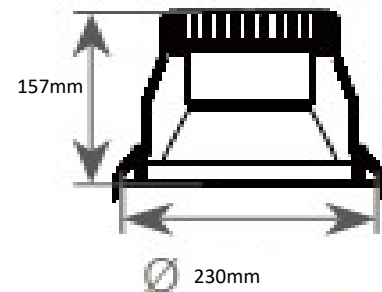

- Low glare deep reflector COB downlight.
- Remote flicker free driver with dimming & control options available.
- Reflector available in either matt or specular finish.

Product Information

Part Number	DLB230-28W
Delivered Lumens +/-5%	2800lm
Power	28W
UGR	<17
IP Rating	IP44 front face
IK Rating	n/a
IC rating	n/a
Warranty	3 Years
LED Type	COB
CCT	2.7/3/4/5K/6K CCT
CRI	90
Beam Angle	25°, 36°, 45° and 55°
Colour Stability (SDCM)	3 step Macadam Ellipse
Led Rated Lifetime L70 @25°	>50000hrs
Driver	Remote
Mains Supply	220-240V, 50/60Hz
Driver output Voltage	DC36V
Power Factor	0.09
LED Current (nominal)	700mA
Operating Temperature	0-40°C
Body Material	Aluminium
Diffuser Material	Polycarbonate
Product Finish	Powder coated
Colours	White, Black
Total Weight	0.87kg

Dimensions

Cutout 210mm

Size range from 170-280mm diameter