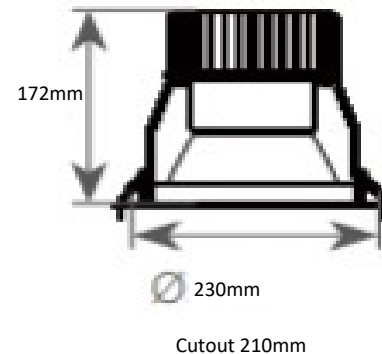

- Low glare deep reflector COB downlight.
- Remote flicker free driver with dimming & control options available.
- Reflector available in either matt or specular finish.

Product Information

Part Number	DLB230-38W
Delivered Lumens +/-5%	3860lm
Power	38W
UGR	<17
IP Rating	IP44 front face
IK Rating	n/a
IC rating	n/a
Warranty	3 Years
LED Type	COB
CCT	2.7/3/4/5K/6K CCT
CRI	90
Beam Angle	25°, 36°, 45° and 55°
Colour Stability (SDCM)	3 step Macadam Ellipse
Led Rated Lifetime L70 @25°	>50000hrs
Driver	Remote
Mains Supply	220-240V, 50/60Hz
Driver output Voltage	DC36V
Power Factor	0.09
LED Current (nominal)	900mA
Operating Temperature	0-40°C
Body Material	Aluminium
Diffuser Material	Polycarbonate
Product Finish	Powder coated
Colours	White, Black
Total Weight	0.88kg

Dimensions

Size range from 170-280mm diameter