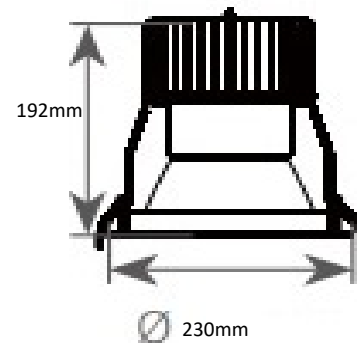

## Product Information

<b>Part Number</b>	DLB230-50W
<b>Delivered Lumens +/-5%</b>	5150lm
<b>Power</b>	50W
<b>UGR</b>	<17
<b>IP Rating</b>	IP44 front face
<b>IK Rating</b>	n/a
<b>IC rating</b>	n/a
<b>Warranty</b>	3 Years
<b>LED Type</b>	COB
<b>CCT</b>	2.7/3/4/5K/6K CCT
<b>CRI</b>	90
<b>Beam Angle</b>	25°, 36°, 45° and 55°
<b>Colour Stability (SDCM)</b>	3 step Macadam Ellipse
<b>Led Rated Lifetime L70 @25°</b>	>50000hrs
<b>Driver</b>	Remote
<b>Mains Supply</b>	220-240V, 50/60Hz
<b>Driver output Voltage</b>	DC40V
<b>Power Factor</b>	0.09
<b>LED Current (nominal)</b>	1200mA
<b>Operating Temperature</b>	0-40°C
<b>Body Material</b>	Aluminium
<b>Diffuser Material</b>	Polycarbonate
<b>Product Finish</b>	Powder coated
<b>Colours</b>	White, Black
<b>Total Weight</b>	0.89kg

## Dimensions

Cutout 210mm

Size range from 170-280mm diameter