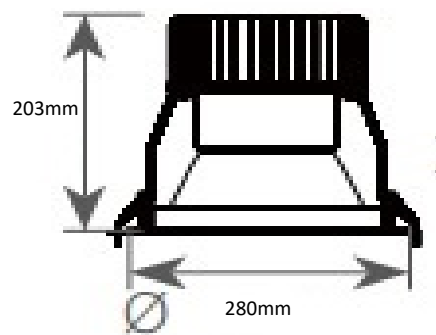

- Low glare deep reflector COB downlight.
- Remote flicker free driver with dimming & control options available.
- Reflector available in either matt or specular finish.

Product Information

| | |
|------------------------|-----------------|
| Part Number | DLB280-38W |
| Delivered Lumens +/-5% | 3980lm |
| Power | 38W |
| UGR | <17 |
| IP Rating | IP44 front face |
| IK Rating | n/a |
| IC rating | n/a |
| Warranty | 3 Years |

| | |
|-------------------|---------------|
| Body Material | Aluminium |
| Diffuser Material | Polycarbonate |
| Product Finish | Powder coated |
| Colours | White, Black |
| Total Weight | 1.09kg |

Dimensions

Cutout 240mm

Size range from 170-280mm diameter