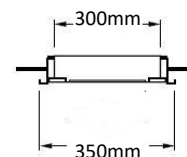

Part Number	TRC-40W-4K-RC-COI-EM
Delivered Lumens +/-5%	3600lm
Power	40W
UGR	<19
IP Rating	IP65
IK Rating	n/a
IC rating	n/a
Warranty	3 Years

LED Type	SMD
CCT	4K
CRI	90
Beam Angle	110°
Colour Stability (SDCM)	3 step Macadam Ellipse
Led Rated Lifetime L70 @25°	>50000hrs

Driver	Integral
Mains Supply	220-240V, 50/60Hz
Driver output Voltage	DC36V
Power Factor	0.09
LED Current (nominal)	750mA
Operating Temperature	0-40°C

Body Material	Aluminium
Diffuser Material	Toughened polycarbonate
Product Finish	Powder coated
Colours	White
Total Weight	12.2kg

Dimensions

Operating mode: Maintained
Battery: NiCd

Luminaire Classification	2.1m	2.4m	2.7m	3.0m	3.3m	3.6m	4.0m	4.5m	5.0m
C0 - D20	11.5	13.2	14	14.4	14.8	15.1	15.4	15.8	16
C90 - D16	11.5	12.5	12.9	13.3	13.6	13.8	14.1	14.4	14.5