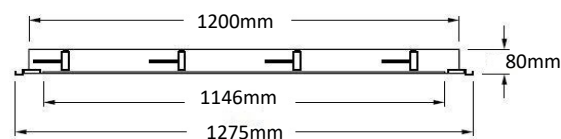

Part Number	TRC-40W-4K-RC-COI-EM
Delivered Lumens +/-5%	3600lm
Power	40W
UGR	<19
IP Rating	IP65
IK Rating	n/a
IC rating	n/a
Warranty	3 Years

LED Type	SMD
CCT	4K
CRI	90
Beam Angle	110°
Colour Stability (SDCM)	3 step Macadam Ellipse
Led Rated Lifetime L70 @25°	>50000hrs

Driver	Integral
Mains Supply	220-240V, 50/60Hz
Driver output Voltage	DC36V
Power Factor	0.09
LED Current (nominal)	750mA
Operating Temperature	0-40°C

Body Material	Aluminium
Diffuser Material	Toughened polycarbonate
Product Finish	Powder coated
Colours	White
Total Weight	12.2kg

Dimensions

Operating mode: Maintained
Battery: NiCd

Luminaire Classification	2.1m	2.4m	2.7m	3.0m	3.3m	3.6m	4.0m	4.5m	5.0m
C0 - D20	11.5	13.2	14	14.4	14.8	15.1	15.4	15.8	16
C90 - D16	11.5	12.5	12.9	13.3	13.6	13.8	14.1	14.4	14.5