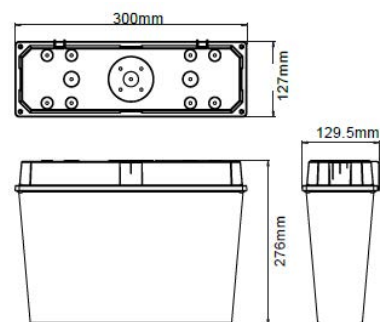

## Product Information

<b>Part Number</b>	EX24M-WP-REM
<b>Viewing Distance</b>	24M
<b>Power Consumption</b>	3W
<b>Operating Mode</b>	Maintained
<b>Rated Duration</b>	3 hours
<b>IP Rating</b>	IP65
<b>Warranty</b>	3 Years inc battery
<b>LED Type</b>	SMD 50000hrs
<b>Mains Supply</b>	220-240V, 50/60Hz
<b>Charging Method</b>	Regulated variable rate
<b>Battery</b>	LiFePO4
<b>Voltage (V) / Capacity (Ah)</b>	3.2V 1.5Ah
<b>Operating Temperature</b>	0-40°C
<b>Body Material</b>	Polycarbonate
<b>Diffuser Material</b>	Acrylic
<b>Colour</b>	White
<b>Total Weight</b>	2.5kg

## Dimensions