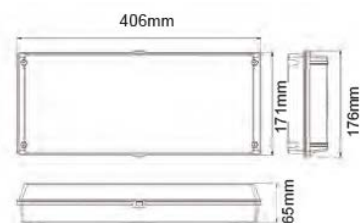

Remote control enclosure