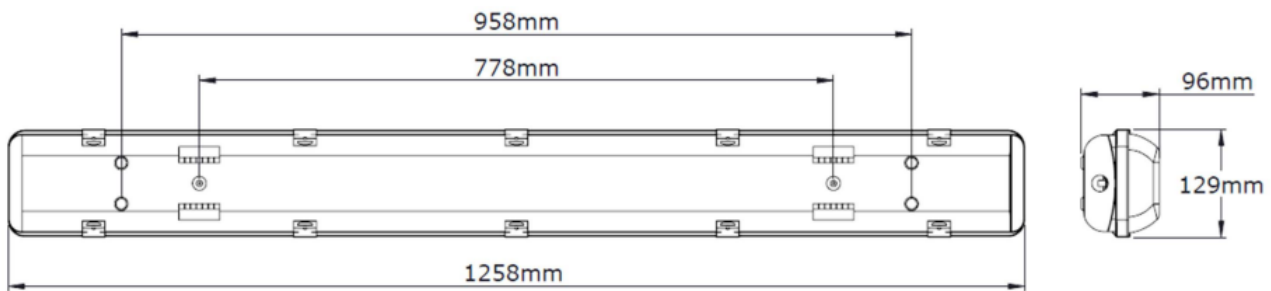

Specifications

Part Number	BWPL20-600 / BWPL20-1200 / BWPL40-1200
Length	600mm / 1200mm / 1200mm
Wattage	20W / 20W / 40W
Delivered Lumens ±5% (4000K)	1197lm / 2212lm / 3660lm
Weight (KG)	1.6 / 3.1 / 3.2
IP Rating	IP65
IK Rating	IK10
CCT Options	4000K
Beam Angle	120
CRI	≥80
Input Voltage	AC220-240V
Frequency	50/60Hz
Motion Sensor	Available On/Off
Step Dimming	Available 20%/100%
Warranty**	3 Years
Lifetime	>100,000 Hour

Technical specifications are subject to change without notice. For more information
info@powercraftelec.com.au

**See PowerCraft Warranty Statement for full details

Dimensions

BWPL20-1200 and BWPL40-1200

BWPL20EM-600