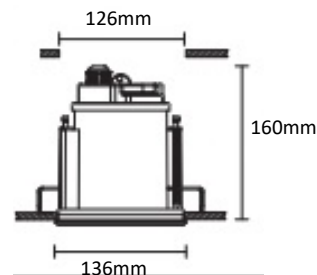

## Product Information

Part Number	DLED136-11W
Delivered Lumens +/-5%	920lm 3K
Power	11W
UGR	n/a
IP Rating	IP65
IK Rating	IK08
IC rating	n/a
Warranty	3 Years

LED Type	COB
CCT	2.7/3/4/5K
CRI	80
Beam Angle	15°, 24°, 36° and 50°
Colour Stability (SDCM)	3 step Macadam Ellipse
Led Rated Lifetime L70 @25°	>50000hrs

Driver	Integral
Mains Supply	220-240V, 50/60Hz
Driver output Voltage	DC30-40V
Power Factor	0.09
LED Current (nominal)	230mA
Operating Temperature	0-40°C

Body Material	Aluminium
Diffuser Material	Toughened Glass
Product Finish	Powder coated
Colours	stainless steel
Total Weight	1.4kg

## Dimensions

Cutout 126mm

Detachable waterproof housing