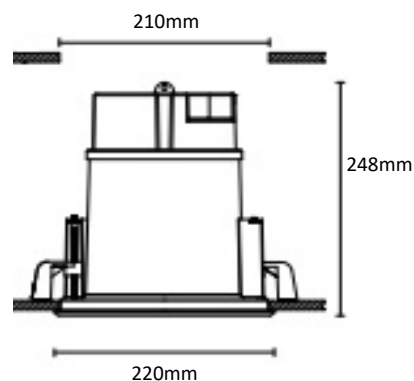

Product Information

Part Number	DLED220-35W
Delivered Lumens +/-5%	3102lm 3K
Power	35W
UGR	n/a
IP Rating	IP65
IK Rating	IK08
IC rating	n/a
Warranty	3 Years

LED Type	COB
CCT	2.7/3/4/5K
CRI	80
Beam Angle	15°, 24°, 36° and 50°
Colour Stability (SDCM)	3 step Macadam Ellipse
Led Rated Lifetime L70 @25°	>50000hrs

Driver	Integral
Mains Supply	220-240V, 50/60Hz
Driver output Voltage	DC30-40V
Power Factor	0.09
LED Current (nominal)	580mA
Operating Temperature	0-40°C

Body Material	Aluminium
Diffuser Material	Toughened Glass
Product Finish	Powder coated
Colours	stainless steel
Total Weight	3.4kg

Dimensions

Cutout 210mm

Detachable waterproof housing