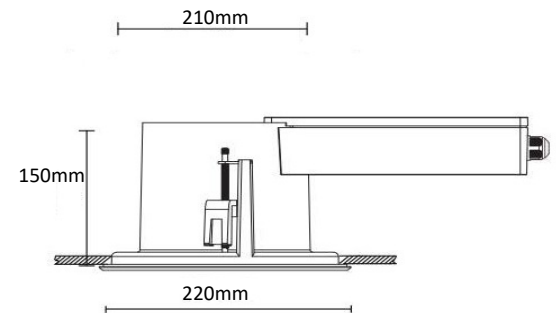

Product Information

Part Number	DLED220-LP-35W
Delivered Lumens +/-5%	3102lm 3K
Power	35W
UGR	n/a
IP Rating	IP65
IK Rating	IK08
IC rating	n/a
Warranty	3 Years

LED Type	COB
CCT	2.7/3/4/5K
CRI	80
Beam Angle	15°, 24°, 36° and 50°
Colour Stability (SDCM)	3 step Macadam Ellipse
Led Rated Lifetime L70 @25°	>50000hrs

Driver	Integral
Mains Supply	220-240V, 50/60Hz
Driver output Voltage	DC30-40V
Power Factor	0.09
LED Current (nominal)	580mA
Operating Temperature	0-40°C

Body Material	Aluminium
Diffuser Material	Toughened Glass
Product Finish	Powder coated
Colours	stainless steel
Total Weight	3.4kg

Dimensions

Cutout 210mm

Detachable waterproof housing