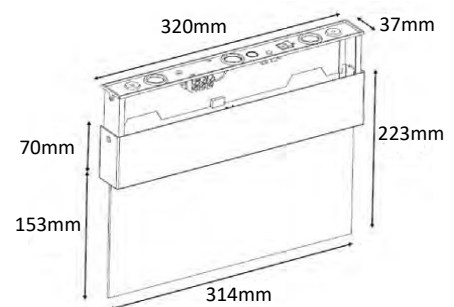

## Product Information

<b>Part Number</b>	EX-SB-RC
<b>Viewing Distance</b>	24M
<b>Power Consumption</b>	2.5W
<b>Operating Mode</b>	Maintained
<b>Rated Duration</b>	3 hours
<b>IP Rating</b>	IP20
<b>Warranty</b>	3 Years inc battery
<b>LED Type</b>	SMD 50000hrs

## Dimensions