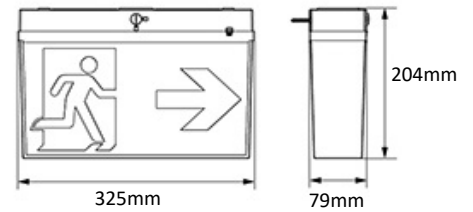

- Slide connect surface mount exit, fast installation, ceiling or wall mount.
- LiFePO4 battery with 3 year warranty.
- Also available in theatre versions.

Product Information

Part Number	EX-SU
Power	max 2.2W emergency 0.7w
Viewing distance	24m
IP Rating	IP20
Mounting type	Surface
LED Type	SMD
CCT	6.5k
Led Rated Lifetime L70 @25°	>50000hrs
Battery	LiFePO4 3.2V 1.5Ah
Mains Supply	220-240V, 50/60Hz
Driver output Voltage	DC3-5V
Power Factor	0.317
LED Current (nominal)	240mA
Operating Temperature	0-40°C
Body Material	Polycarbonate
Diffuser Material	Polycarbonate
Total Weight	0.99kg
Warranty	3 Years

Dimensions

Complete set of decals