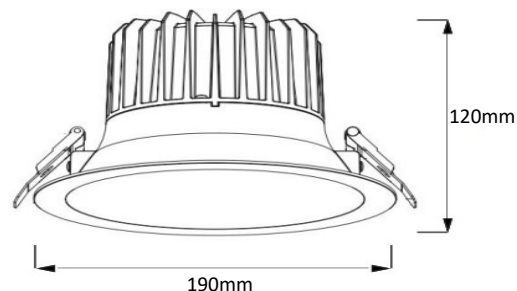

### Product Information

Part Number	DUE190-25W-xK-DB
Delivered Lumens +/-5%	2700lm
Power	25W
UGR	<19
IP Rating	IP44 front face
IK Rating	n/a
IC rating	n/a
Warranty	3 Years

LED Type	COB
CCT	2.7/3/4/5K
CRI	80, 90
Beam Angle	24°, 36° and 60°
Colour Stability (SDCM)	4 step Macadam Ellipse
Led Rated Lifetime L70 @25°	>50000hrs

### Dimensions

Cutout 160-170mm

ADC12 aluminium die-cast housing for excellent thermal dissipation