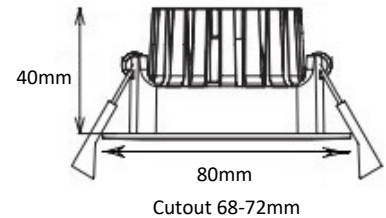

### Product Information

Part Number	DLUE80-8W-xK-ip65
Delivered Lumens +/-5%	815lm 4K
Power	8W
UGR	<19
IP Rating	IP65 front face
IK Rating	n/a
IC rating	n/a
Warranty	3 Years

LED Type	COB
CCT	2.7/3/4/5K
CRI	80, 90, 97
Beam Angle	36° and 60°
Colour Stability (SDCM)	5 step Macadam Ellipse
Led Rated Lifetime L70 @25°	>40000hrs

### Dimensions

T-shape heat sink increases radiation area for cooling efficiency