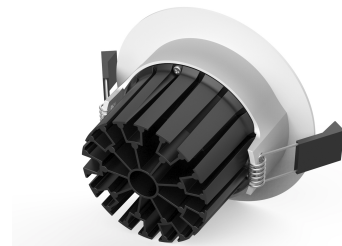

## DLUE80-8W-xK-IP65

**PowerCraft**  
AUSTRALIA

- Slim profile low glare IP65 COB down light.
- Remote flicker free driver with dimming & control options available.
- Several sizes in range, also available with adjustable head.

### Product Information

Part Number	DLUE80-8W-xK-ip65
Delivered Lumens +/-5%	815lm 4K
Power	8W
UGR	<19
IP Rating	IP65 front face
IK Rating	n/a
IC rating	n/a
Warranty	3 Years

LED Type	COB
CCT	2.7/3/4/5K
CRI	80, 90, 97
Beam Angle	36° and 60°
Colour Stability (SDCM)	5 step Macadam Ellipse
Led Rated Lifetime L70 @25°	>40000hrs

Driver	Remote
Mains Supply	220-240V, 50/60Hz
Driver output Voltage	DC28-38V
Power Factor	0.09
LED Current (nominal)	180mA
Operating Temperature	0-40°C

Body Material	Aluminium
Diffuser Material	Polycarbonate
Product Finish	Powder coated
Colours	White, Black
Total Weight	0.18kg

### Dimensions

T-shape heat sink increases radiation area for cooling efficiency