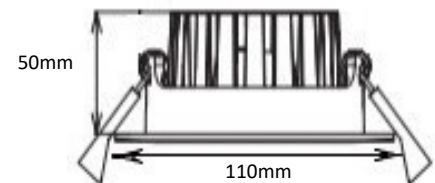

Product Information

Part Number	DUEA110-10W-xK-IP65
Delivered Lumens +/-5%	1000lm 4K
Power	10W
UGR	<19
IP Rating	IP65 front face
IK Rating	n/a
IC rating	n/a
Warranty	3 Years

LED Type	COB
CCT	2.7/3/4/5K
CRI	80, 90, 97
Beam Angle	36° and 60°
Colour Stability (SDCM)	5 step Macadam Ellipse
Led Rated Lifetime L70 @25°	>40000hrs

Dimensions

Cutout 90-95mm

T-shape heat sink increase radiation area for cooling efficiency