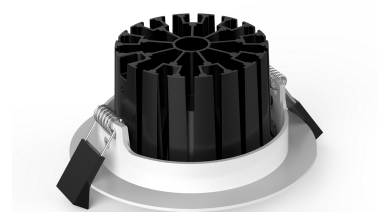

URBAN EDGE DOWNLIGHT DUEA110-10W-xK-IP65

PowerCraft
AUSTRALIA

- Slim profile low glare IP65 COB down light.
- Remote flicker free driver with dimming & control options available.
- Several sizes in range, also available in fixed version.

Product Information

Part Number	DUEA110-10W-xK-IP65
Delivered Lumens +/-5%	1000lm 4K
Power	10W
UGR	<19
IP Rating	IP65 front face
IK Rating	n/a
IC rating	n/a
Warranty	3 Years

LED Type	COB
CCT	2.7/3/4/5K
CRI	80, 90, 97
Beam Angle	36° and 60°
Colour Stability (SDCM)	5 step Macadam Ellipse
Led Rated Lifetime L70 @25°	>40000hrs

Driver	Remote
Mains Supply	220-240V, 50/60Hz
Driver output Voltage	DC23-40V
Power Factor	0.09
LED Current (nominal)	230mA
Operating Temperature	0-40°C

Body Material	Aluminium
Diffuser Material	Polycarbonate
Product Finish	Powder coated
Colours	White, Black
Total Weight	0.40kg

Dimensions

Cutout 90-95mm

T-shape heat sink increase radiation area for cooling efficiency